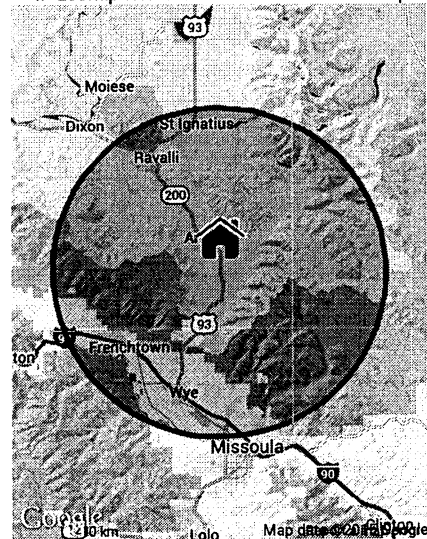

Organization: University of Montana
AS Number: AS3807 University of Montana

Time Zone: America/Phoenix
Local Time: 15:53:54
Timezone GMT offset: -21600
Sunrise / Sunset: 05:51 / 21:13

Extra IP Lookup Finder Info for IP Address: 150.131.65.113

Continent: 46.07305 / -100.546
Lat/Lon:
Country: 38 / -98
Lat/Lon:
City Lat/Lon: (47.116) / (-114.0498)
IP Language: English
IP Address: Broadband (Cable/DSL) Internet Speed
Speed: (Check Internet Speed)
IP Currency: United States dollar($) (USD)
IDD Code: +1

IP Lookup Result From IP Locator on IP Map

0 0 0 0